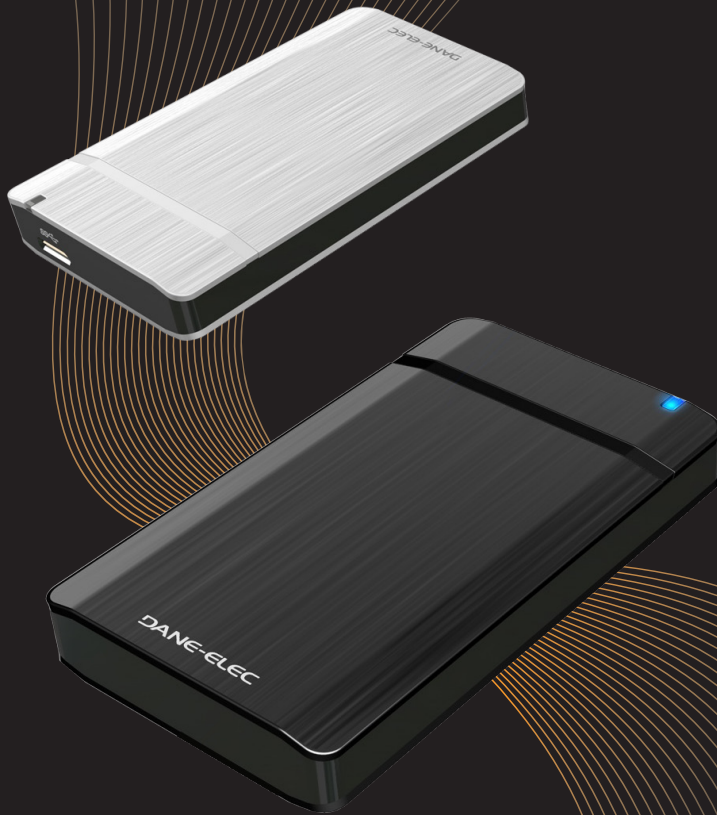

## So Extreme SuperSpeed

### Portable USB 3.0 Hard Drive

2.5" | 80GB | 160GB

So Extreme SuperSpeed is the world's first portable USB 3.0 Solid-State Drive. Take advantage of the speeds of USB 3.0 with a portable Solid-State Drive. Transfer files and perform data back-up without watching the clock. This sleek design combines style, reliability, and performance into one easy to use device.

- SuperSpeed USB 3.0
- Intel X25-M technology inside
- Amazing transfer and back-up speeds
- High reliability and quiet operation
- Compact, lightweight with textured case
- Backwards compatible with USB 2.0\*
- Easy to use and install